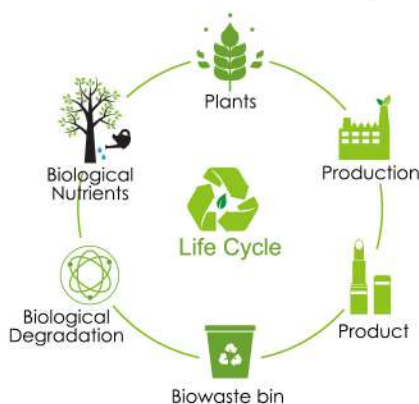

PCR-ABS

PET

PP

Mono ABS

#Eco-Friendly
#recyclable
#sustainable

Item No. L-611

Eco Friendly Solutions-Biodegrade plastic

Containers are made from biodegradable materials such as coffee barn, PP wooden, PLA corn.